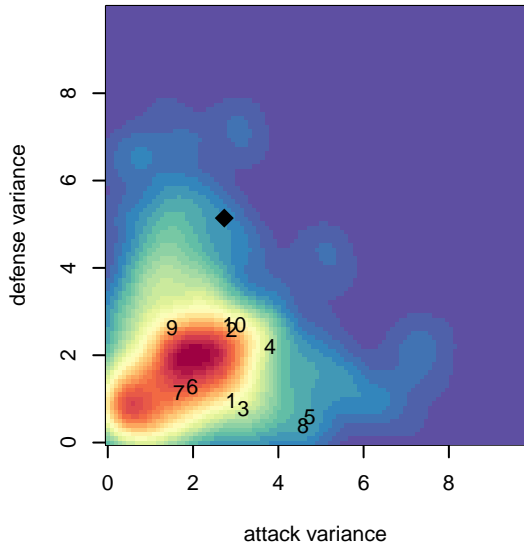

Mukilteo Rush B04

Mukilteo Youth Soccer Assoc.
 Mukilteo, WA
 B04 total strength=578
 attack=0.58 defense=0.37
 fall league = NPSL Div 2 (04) U13

alt names used:
 Rush Select B04
 Rush Select B04 A
 Rush Select B04
 Rush Select B04

Venues played:
 2016 Crossfire Select U13 Gold Silver Gold-Sil
 2016 Xtreme Cup BU13 Bronze
 2016 NPSL Division 2 (04) U13
 2016 Founders Cup B04 Div A

**attack and defense variance (black dot)
relative to other teams
and top 10 in region**