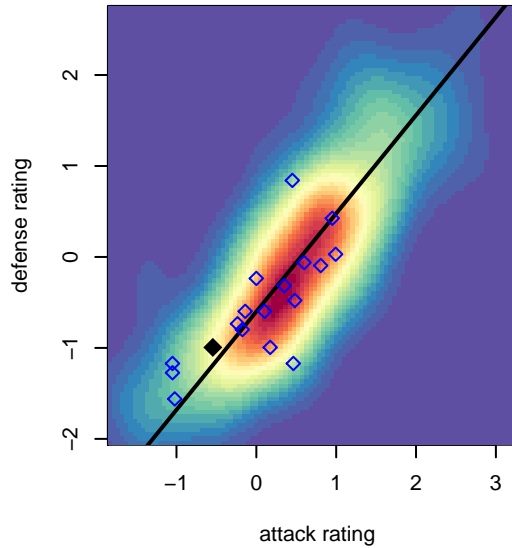

**attack and defense rating
relative to others at age
and all opponents in last 13 months**