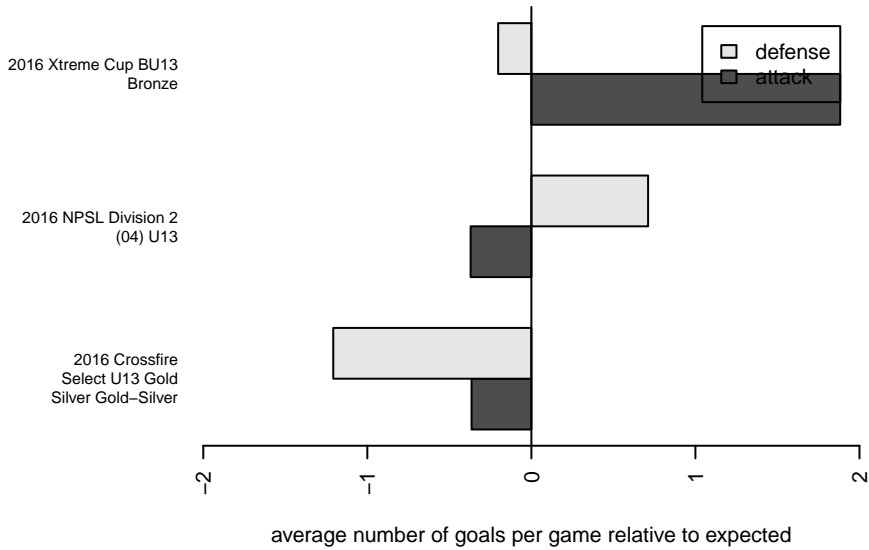

Performance relative to 13 month average