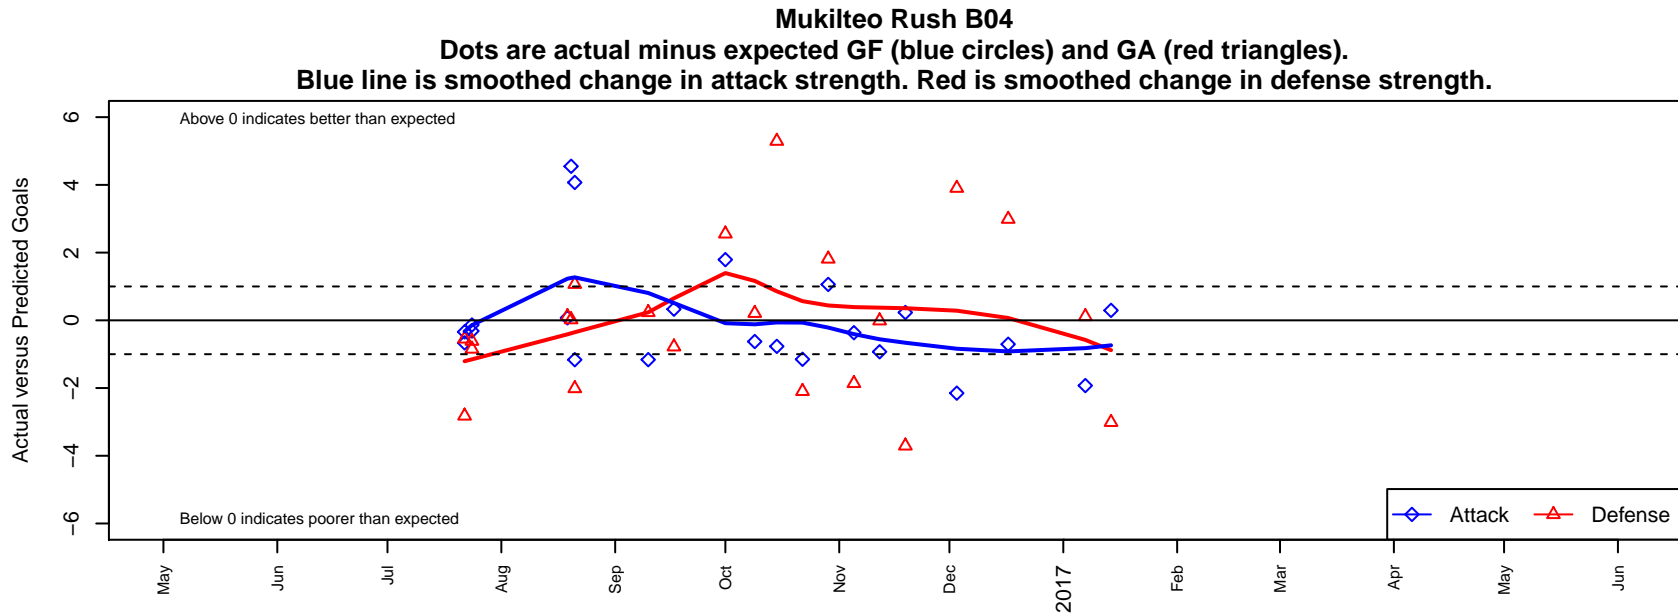

Mukilteo Rush B04

Mukilteo Youth Soccer Assoc.
 Mukilteo, WA
 B04 total strength=578
 attack=0.58 defense=0.37
 fall league = NPSL Div 2 (04) U13

alt names used:
 Rush Select B04
 Rush Select B04 A
 Rush Select B04
 Rush Select B04

Venues played:
 2016 Crossfire Select U13 Gold Silver Gold-Sil
 2016 Xtreme Cup BU13 Bronze
 2016 NPSL Division 2 (04) U13
 2016 Founders Cup B04 Div A

**attack and defense variance (black dot)
relative to other teams
and top 10 in region**