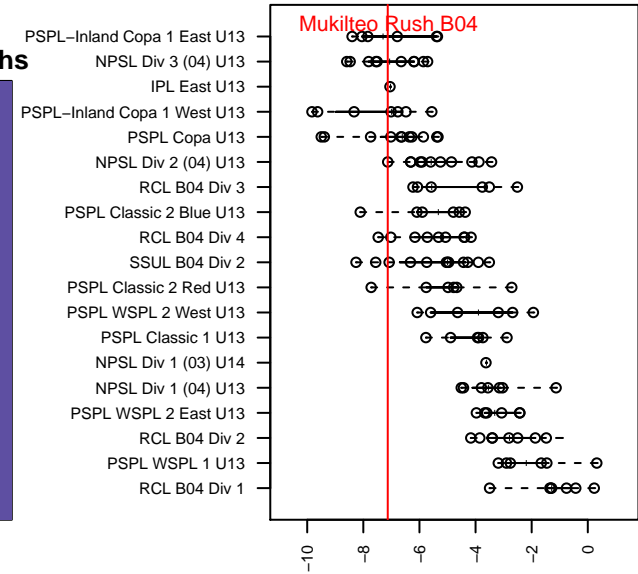

**attack and defense rating
relative to others at age
and all opponents in last 13 months**