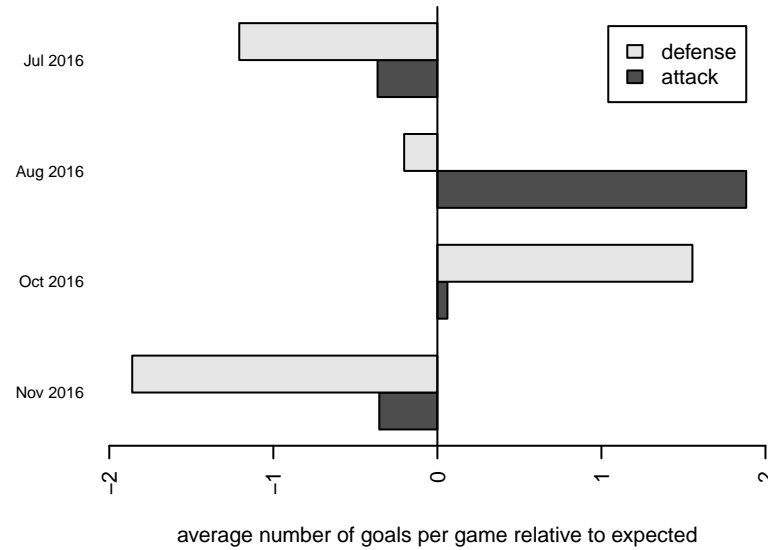

Performance relative to 13 month average